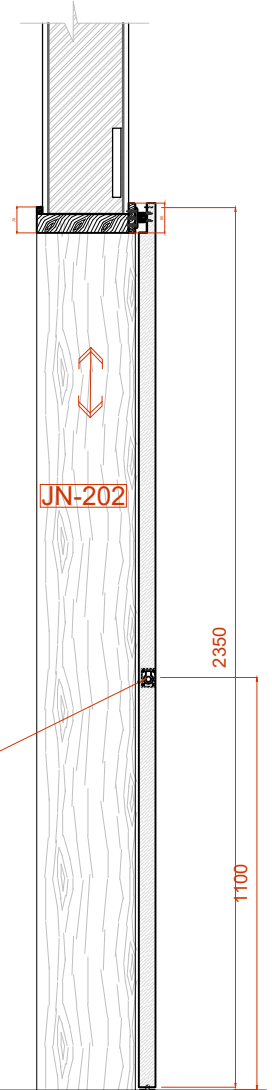

Approved with comments  
Size to be verified on site

Inside view

outside view

Section

DC - 1

sliding door guide

<b>D2c</b>	Sliding barn door	
panel Size	1142 mm W x 2350mm H x 50 mm thk	
Finish	Stained to match JN-202	
Door leaf type	Single door, Sliding barn door	
Ironmongery & Accessories	Handle : Flush Brass Ring	Black Finish
	Barn sliding door track : Adjustable upper truck slide mechanism with lower runner for sliding barn door	Black Finish
Location	Presidential Suite Kitchen door	
Total QTY	1	
Fire Rating	NA	
Acoustic	NA	
Remarks		