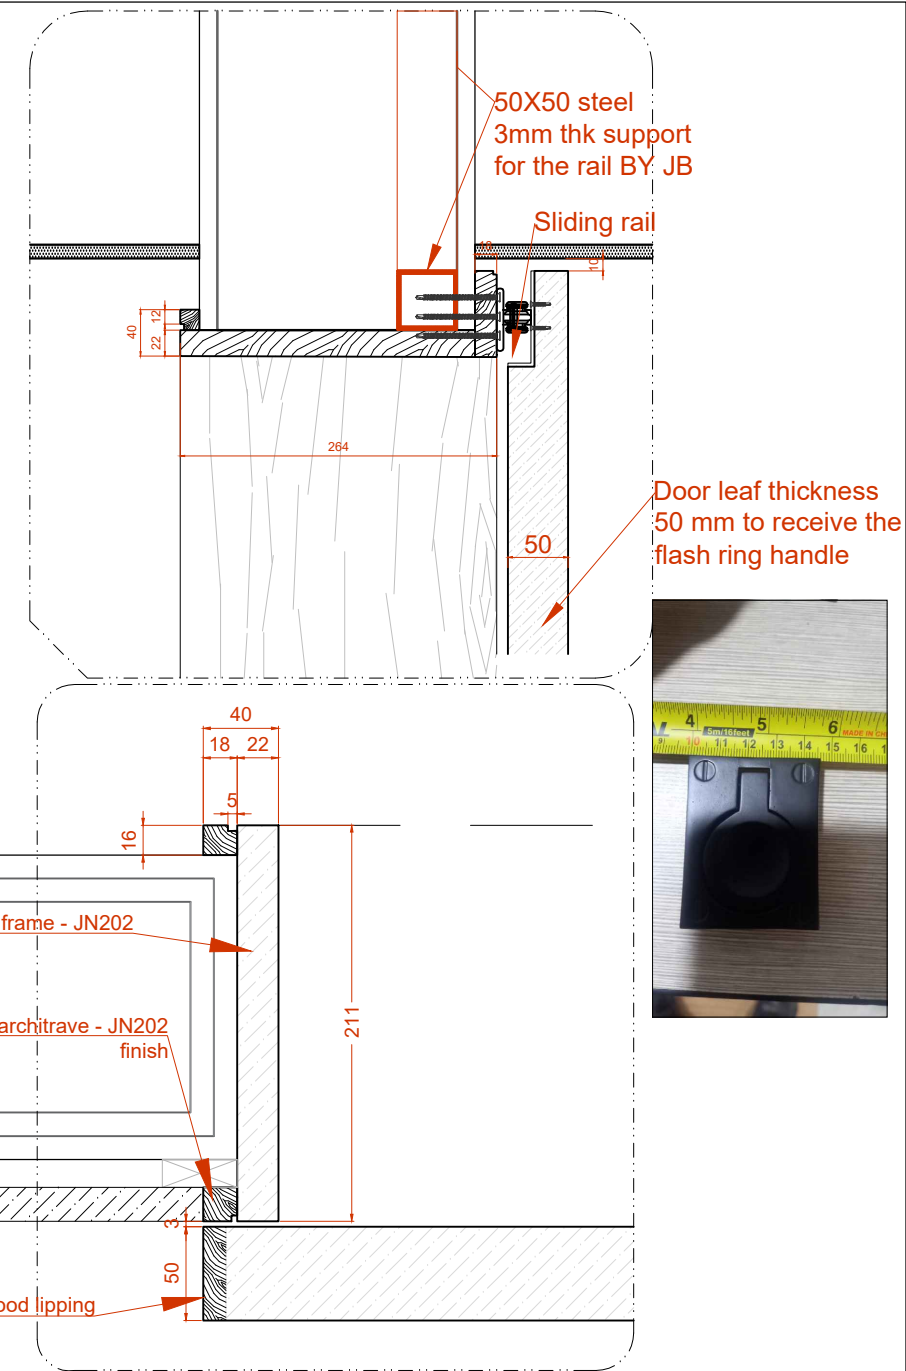

Approved with comments  
Size to be verified on site

Inside view

outside view

Section

DC - 1

sliding door guide

<b>D2c</b>	Sliding barn door	
panel Size	1142 mm W x 2350mm H x 50 mm thk	
Finish	Stained to match JN-202	
Door leaf type	Single door, Sliding barn door	
Ironmongery & Accessories	Handle : Flush Brass Ring	Black Finish
	Barn sliding door track : Adjustable upper truck slide mechanism with lower runner for sliding barn door	Black Finish
Location	Presidential Suite Kitchen door	
Total QTY	1	
Fire Rating	NA	
Acoustic	NA	
Remarks		