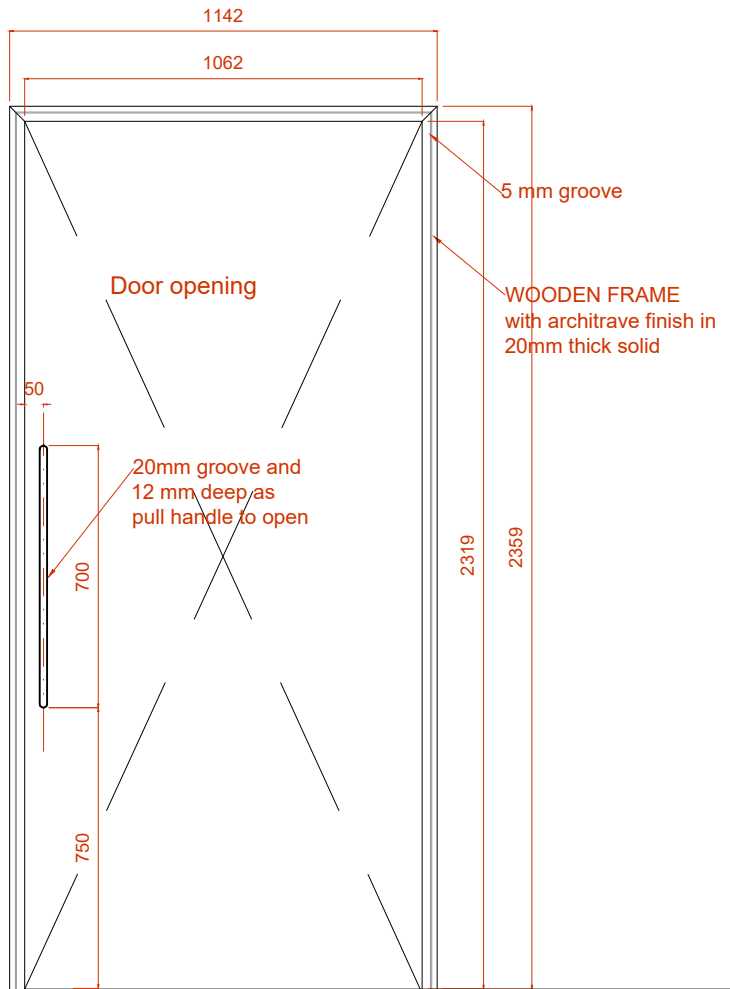

Approved with comments  
Size to be verified on site

Inside view

outside view

Section

DC - 1

sliding door guide

<b>D2c</b>	Sliding barn door	
panel Size	1142 mm W x 2350mm H x 50 mm thk	
Finish	Stained to match JN-202	
Door leaf type	Single door, Sliding barn door	
Ironmongery & Accessories	Handle : Flush Brass Ring	Black Finish
	Barn sliding door track : Adjustable upper truck slide mechanism with lower runner for sliding barn door	Black Finish
Location	Presidential Suite Kitchen door	
Total QTY	1	
Fire Rating	NA	
Acoustic	NA	
Remarks		