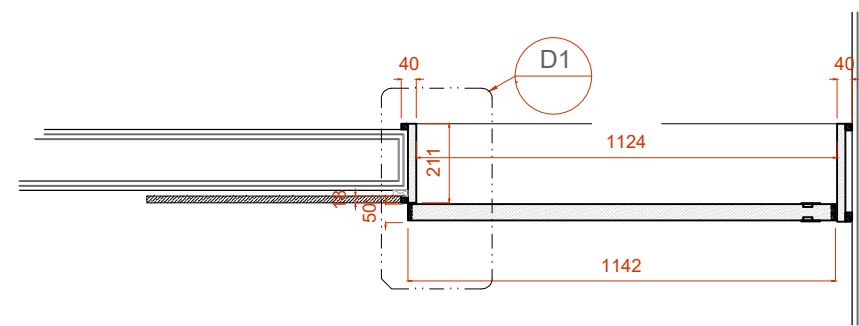

Approved with comments  
Size to be verified on site

Inside view

outside view

Section

DC - 1

sliding door guide

<b>D2c</b>	Sliding barn door	
panel Size	1142 mm W x 2350mm H x 50 mm thk	
Finish	Stained to match JN-202	
Door leaf type	Single door, Sliding barn door	
Ironmongery & Accessories	Handle : Flush Brass Ring	Black Finish
	Barn sliding door track : Adjustable upper truck slide mechanism with lower runner for sliding barn door	Black Finish
Location	Presidential Suite Kitchen door	
Total QTY	1	
Fire Rating	NA	
Acoustic	NA	
Remarks		