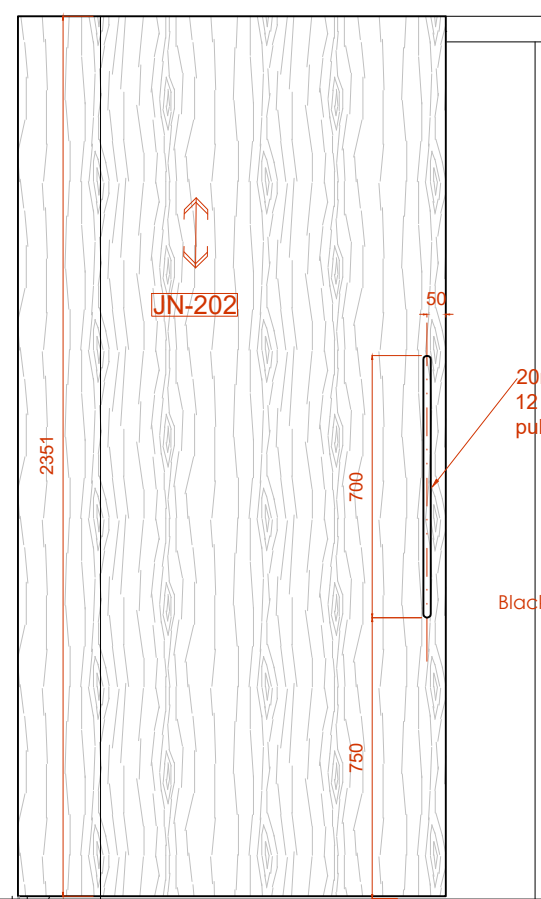

Approved with comments  
Size to be verified on site

Inside view

outside view

Section

DC - 1

sliding door guide

<b>D2c</b>	Sliding barn door	
panel Size	1142 mm W x 2350mm H x 50 mm thk	
Finish	Stained to match JN-202	
Door leaf type	Single door, Sliding barn door	
Ironmongery & Accessories	Handle : Flush Brass Ring	Black Finish
	Barn sliding door track : Adjustable upper truck slide mechanism with lower runner for sliding barn door	Black Finish
Location	Presidential Suite Kitchen door	
Total QTY	1	
Fire Rating	NA	
Acoustic	NA	
Remarks		